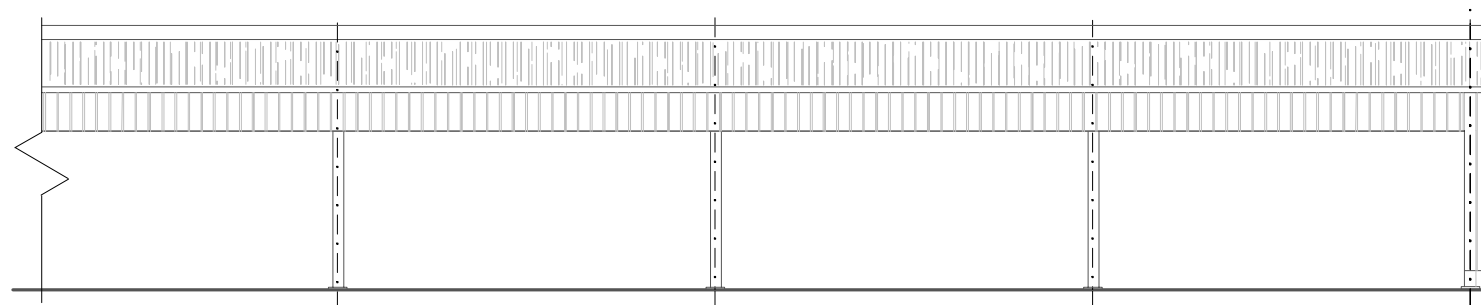

SOUTH ELEVATION

continued
from above

SOUTH ELEVATION (contd)

WEST ELEVATION

EAST ELEVATION

NORTH ELEVATION

continued
below

continued
from above

NORTH ELEVATION (contd)

Scale - metres

Lynton & Barnstaple Railway
Woody Bay Station EX31 4RA

Carriage Protection Shelter
Elevations

WB/706 Rev0 Drn RBA July 2024 1:100 at A3