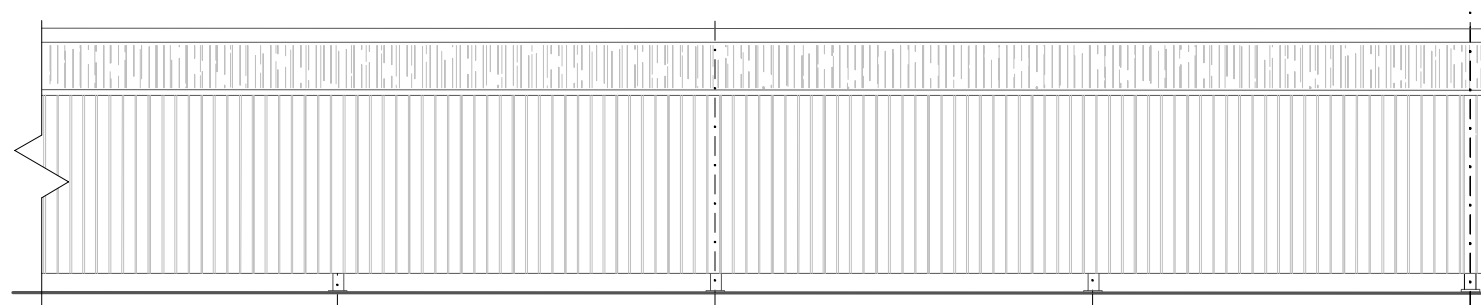

SOUTH ELEVATION

continued
from above

SOUTH ELEVATION (contd)

WEST ELEVATION

EAST ELEVATION

NORTH ELEVATION

continued
below

continued
from above

NORTH ELEVATION (contd)

Scale - metres

Lynton & Barnstaple Railway
Woody Bay Station EX31 4RA

Carriage Protection Shelter
Elevations

WB/706 Rev0 Drn RBA July 2024 1:100 at A3