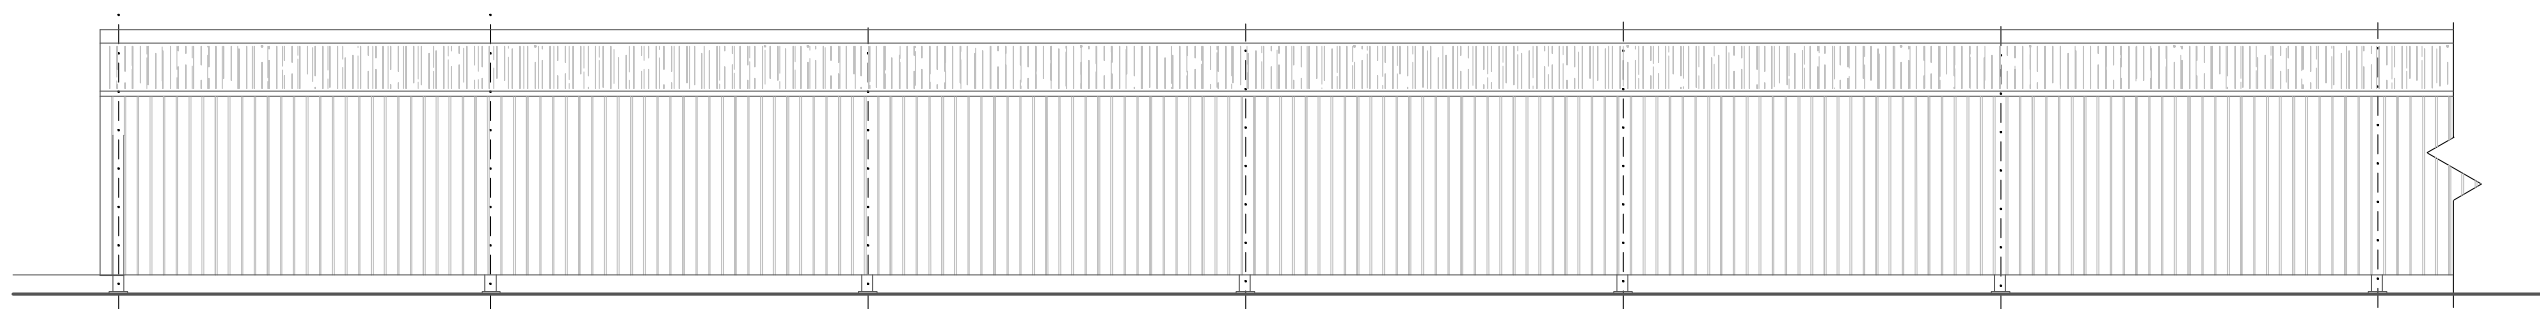

SOUTH ELEVATION

continued
from above

SOUTH ELEVATION (contd)

WEST ELEVATION

EAST ELEVATION

NORTH ELEVATION

continued
below

continued
from above

NORTH ELEVATION (contd)

Scale - metres

Lynton & Barnstaple Railway
Woody Bay Station EX31 4RA

Carriage Protection Shelter
Elevations

WB/706 Rev0 Drn RBA July 2024 1:100 at A3